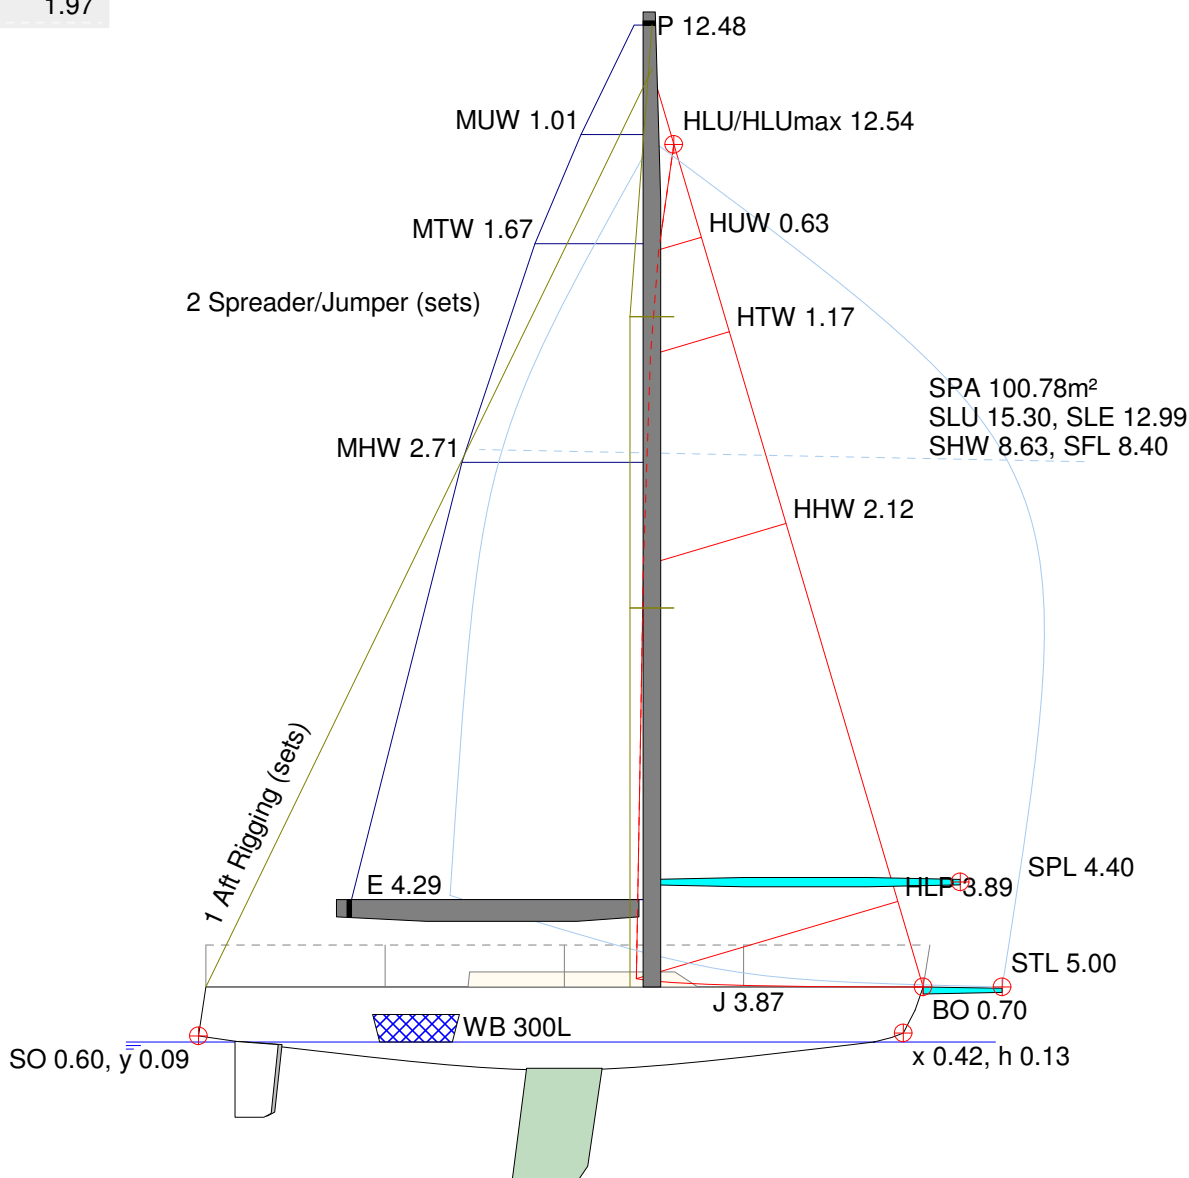

IRC Boat Data

BOAT:

Name: INSERT COIN
 Sail Number: GBR1030R
 Design: JPK 10.30 2.00 WB
 Cert No.: 48515
 Crew No.: 8 (680 kg)

STANDARD CERTIFICATE

Valid from: 19 Mar 24 12:47:47
 Expires: 31 Dec 24

Issue: Revalidation

Standard hull data; Rig sistership data; STL/SPL owner declared 4/23

Saildata measured AY 3/24

HULL

LH 10.34
 LWP 9.04
 Boat Weight: 3700
 DLR 164
 Draft: 1.97

RIG & SAIL NOTES

Max number of headsails carried: 2
 Max number of flying headsails carried: 0
 Max number of spinnakers carried: 3

Units in metres unless otherwise stated
 IRC Rule 13.3 The accuracy of the measurements supplied shall be the owner's responsibility.
 The boat drawing is approximated based on IRC rated data, if there is an error please contact your rule authority.